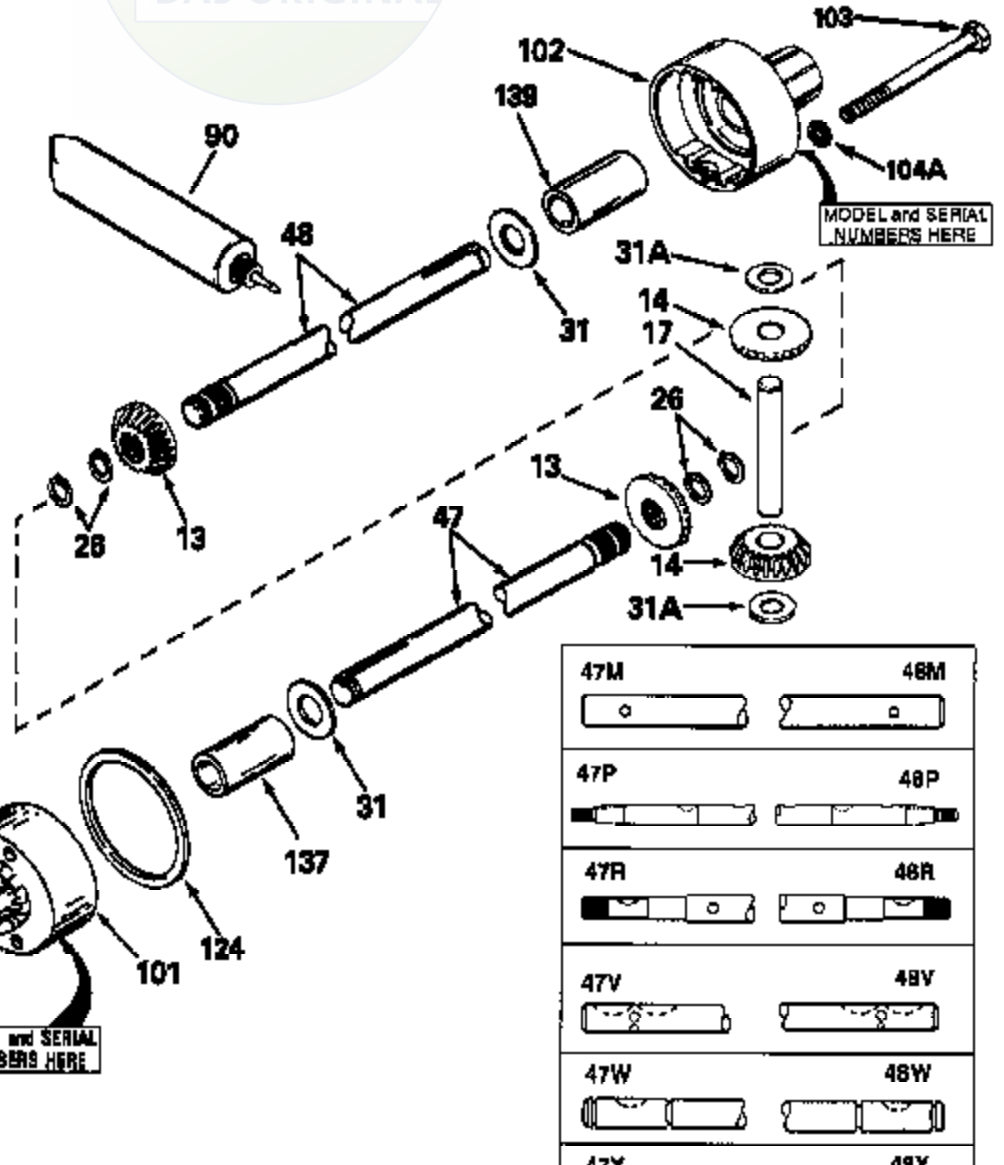

JOIST

SICHER IST DAS:
DAS ORIGINAL

Ref #	Part Number	Qty	Description
13	778067		Gear, Bevel (16 teeth)
14	778068		Gear, Pinion (16 teeth)
17	786040		Pin, Drive
26	792018		Ring, Retaining
31	780001		Washer (3/4" ID x 1-1/2" OD x 1/16" t hick)
31A	780096		Washer, Thrust
47E	774303A		Axle (8-11/16" long)
48E	774332		Axle (19-3/8" long)
82	786043		Sprocket. No Teeth 54. O.D. 8.823
82	786051		Sprocket. No Teeth 60. O.D. 9.841
82	786070		Sprocket. No Teeth 48. O.D. 7.920
82	786041A		Sprocket. No Teeth 45. O.D. 7.389
82	786042	100-187	Sprocket. No Teeth 40. O.D. 6.650
90	788067B	Peerless	Grease (32 oz. bottle Bentonite greas e)
101	774344		Differential Carrier Hsg (Incl. 137)
102	774345		Differential Carrier Hsg (Incl. 139)
103	792044		Screw, 5/16-18 x 4"
104A	792061		Washer, Flat, 5/16"
104	792042		Nut, Lock, 5/16-18 (Use as required)
137	780077		Bushing (3/4" ID x 1-1/16" OD x 2-1/1 6" long)
139	780077		Bushing (3/4 ID x 1-1/16" OD x 2-1/16 " long)