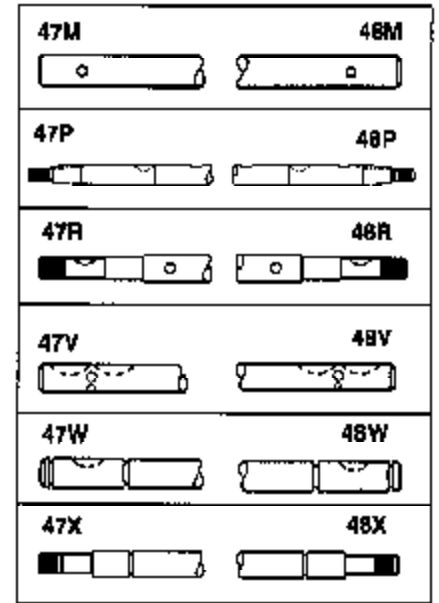

JOIST

SICHER IST DAS:
DAS ORIGINAL

Ref #	Part Number	Qty	Description
13	778067		Gear, Bevel (16 teeth)
14	778068		Gear, Pinion (16 teeth)
17	786040		Pin, Drive
26	792018		Ring, Retaining
31	780001		Washer (3/4" ID x 1-1/2" OD x 1/16" t hick)
31A	780096		Washer, Thrust
47E	774303A		Axle (8-11/16" long)
48E	774332		Axle (19-3/8" long)
82	786043		Sprocket. No Teeth 54. O.D. 8.823
82	786051		Sprocket. No Teeth 60. O.D. 9.841
82	786070		Sprocket. No Teeth 48. O.D. 7.920
82	786041A		Sprocket. No Teeth 45. O.D. 7.389
82	786042	100-187	Sprocket. No Teeth 40. O.D. 6.650
90	788067B	Peerless	Grease (32 oz. bottle Bentonite greas e)
101	774344		Differential Carrier Hsg (Incl. 137)
102	774345		Differential Carrier Hsg (Incl. 139)
103	792044		Screw, 5/16-18 x 4"
104A	792061		Washer, Flat, 5/16"
104	792042		Nut, Lock, 5/16-18 (Use as required)
137	780077		Bushing (3/4" ID x 1-1/16" OD x 2-1/1 6" long)
139	780077		Bushing (3/4 ID x 1-1/16" OD x 2-1/16 " long)