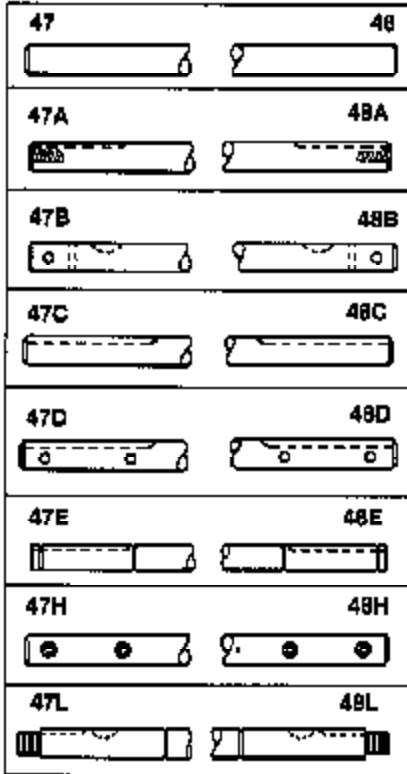

JOIST

SICHER IST DAS:
DAS ORIGINAL

Ref #	Part Number	Qty	Description
13	778067		Gear, Bevel (16 teeth)
14	778068		Gear, Pinion (16 teeth)
17	786040		Pin, Drive
26	792018		Ring, Retaining
31	780001		Washer (3/4" ID x 1-1/2" OD x 1/16" t hick)
31A	780096		Washer, Thrust
47E	774303A		Axle (8-11/16" long)
48E	774332		Axle (19-3/8" long)
82	786043		Sprocket. No Teeth 54. O.D. 8.823
82	786051		Sprocket. No Teeth 60. O.D. 9.841
82	786070		Sprocket. No Teeth 48. O.D. 7.920
82	786041A		Sprocket. No Teeth 45. O.D. 7.389
82	786042	100-187	Sprocket. No Teeth 40. O.D. 6.650
90	788067B	Peerless	Grease (32 oz. bottle Bentonite greas e)
101	774344		Differential Carrier Hsg (Incl. 137)
102	774345		Differential Carrier Hsg (Incl. 139)
103	792044		Screw, 5/16-18 x 4"
104A	792061		Washer, Flat, 5/16"
104	792042		Nut, Lock, 5/16-18 (Use as required)
137	780077		Bushing (3/4" ID x 1-1/16" OD x 2-1/1 6" long)
139	780077		Bushing (3/4 ID x 1-1/16" OD x 2-1/16 " long)